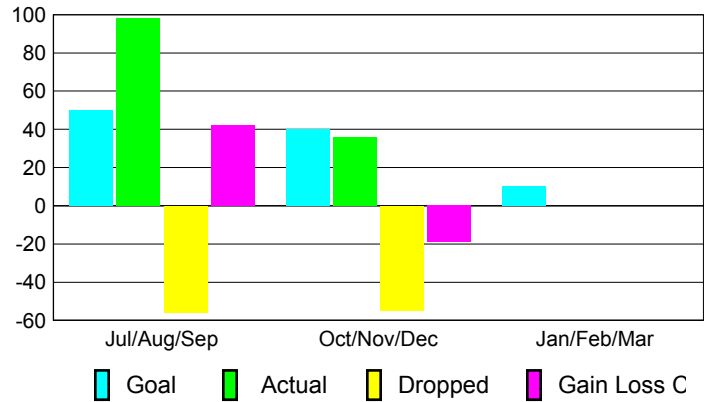

Club Results 2012-2013

Goal, New, Dropped, Gain/Loss

Comparison of Club Gain/Loss

Current Year Compared to the Previous Year

YTD Status Quo Clubs 2012-2013

Status Quo Clubs Compared to Status Quo Members

MEMBERSHIP

Membership Results
2012-2013

Membership
2011-2012

Month	Net Memb Goal	Actual New Memb	Actual Dropped Memb	Gain/Loss of Memb	Gain/Loss of Memb
Jul/Aug/Sep	50	98	-56	42	44
Oct/Nov/Dec	40	36	-55	-19	-4
Jan/Feb/Mar	10				-4
Totals	100	134	-111	23	36

Membership Results 2012-2013

Goal, New, Dropped, Gain/Loss

Comparison of Membership Gain/Loss

Current Year Compared to the Previous Year

Gender Comparison 2012-2013

Jul/Aug/Sep

Oct/Nov/Dec

Jan/Feb/Mar