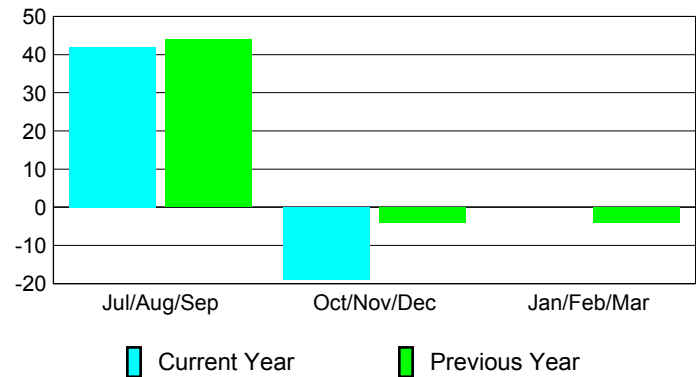

Membership Results
2012-2013

Membership
2011-2012

Month	Net Memb Goal	Actual New Memb	Actual Dropped Memb	Gain/Loss of Memb	Gain/Loss of Memb
Jul/Aug/Sep	50	98	-56	42	44
Oct/Nov/Dec	40	36	-55	-19	-4
Jan/Feb/Mar	10				-4
Totals	100	134	-111	23	36

Membership Results 2012-2013

Goal, New, Dropped, Gain/Loss

Comparison of Membership Gain/Loss

Current Year Compared to the Previous Year

Gender Comparison 2012-2013

Jul/Aug/Sep

Oct/Nov/Dec

Jan/Feb/Mar